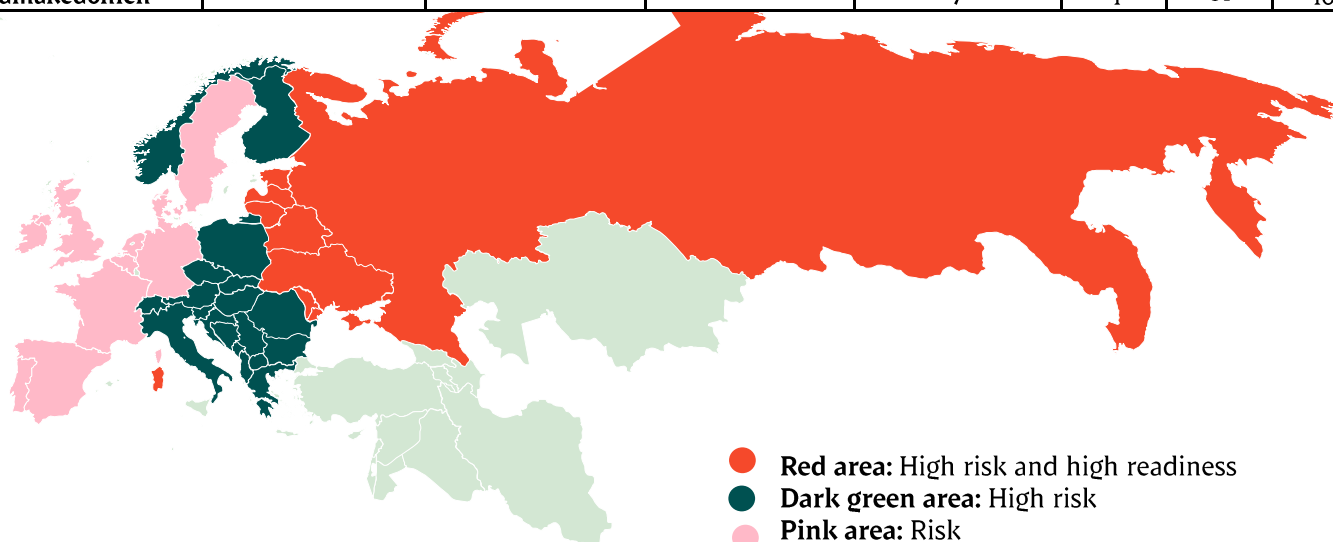

Best regards,
Danish Crown

Weekly slaughtering's Danish Crown Essen

Week	2025	2024	Week		
1	43.658	33.508	27	54667	57.656
2	61.514	39.696	28	56209	54.305
3	61.142	39.963	29	54.157	54.413
4	59.828	40.949	30	53.155	53.827
5	61.947	40.523	31	53.891	55.107
6	59.496	51.122	32		51.698
7	61.534	51.181	33	59659	56.257
8	60.080	51.721	34		56.773
9	62.143	51.663	35		57.174
10	62.175	50.959	36		57.174
11	59.442	52.025	37		55.645
12	58.698	52.015	38		55.782
13	62.444	44.149	39		
14	62.404	43.431	40		49.061
15	62.120	53.283	41		57.674
16	50.334	54.081	42		60.918
17	52.215	56.088	43		60.261
18	52.119	47.023	44		50.052
19	61.854	47.125	45		60.734
20	59.233	58.496	46		62.336
21		44.650	47		61.883
22		56.827	48		61.592
23	63.514	56.158	49		61.556
24	50.126	56.648	50		60.375
25	59.517	54.839	51		62004
26	58.223	54.503	52		62004
			53		
			Average (week)		
			Total (year)		
			Change (week)		

Best regards,
Danish Crown

African swine fever

The EU Commission's reporting system for African swine fever for EU countries and Ukraine has been updated until 24th of July.

Country	Period		Year to date		2024		2023
	Aug. 7th - Aug. 13rd 2025	Wild boars	Jan. 1st. - Aug. 13rd 2025	Wild boars	Pigs	Wild boars	Pigs
Estonia	1	5	6	73		36	2
Latvia	1	13	4	731	7	961	8
Lithuania	1	6	4	503	8	561	3
Poland	2	28	11	2.606	44	2.311	30
Italy (Sardinia)		1	1	520	31	1.205	17
Ukraine			17	27	70	15	38
Czech Republic				1		27	
Romania	19	2	259	146	220	186	737
Hungary		8		667		474	
Bulgaria				274	1	717	3
Slovakia			1	159	1	165	
Serbia	11	3	102	42	310	101	992
Moldova	3		43	16	13	6	18
Montenegro						1	
Bosnia-Herzegovina	4		17	15	33	38	1.511
Croatia			16	12	6	39	1.124
Nordmakedonien				7	4	51	16