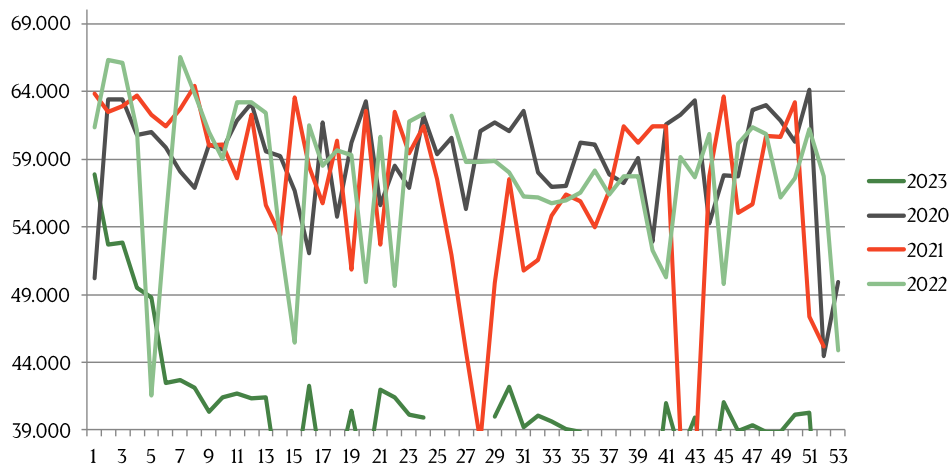

Weekly slaughtering's Danish Crown Essen

Week	2025	2024	Week		
1	43.658	33.508	27	54667	57.656
2	61.514	39.696	28	56209	54.305
3	61.142	39.963	29	54.157	54.413
4	59.828	40.949	30	53.155	53.827
5	61.947	40.523	31	53.891	55.107
6	59.496	51.122	32		51.698
7	61.534	51.181	33	59659	56.257
8	60.080	51.721	34		56.773
9	62.143	51.663	35		57.174
10	62.175	50.959	36		57.174
11	59.442	52.025	37		55.645
12	58.698	52.015	38		55.782
13	62.444	44.149	39		
14	62.404	43.431	40		49.061
15	62.120	53.283	41		57.674
16	50.334	54.081	42		60.918
17	52.215	56.088	43		60.261
18	52.119	47.023	44		50.052
19	61.854	47.125	45		60.734
20	59.233	58.496	46		62.336
21		44.650	47		61.883
22		56.827	48		61.592
23	63.514	56.158	49		61.556
24	50.126	56.648	50		60.375
25	59.517	54.839	51		62004
26	58.223	54.503	52		62004
			53		
			Average (week)		
			Total (year)		
			Change (week)		

Best regards,
Danish Crown