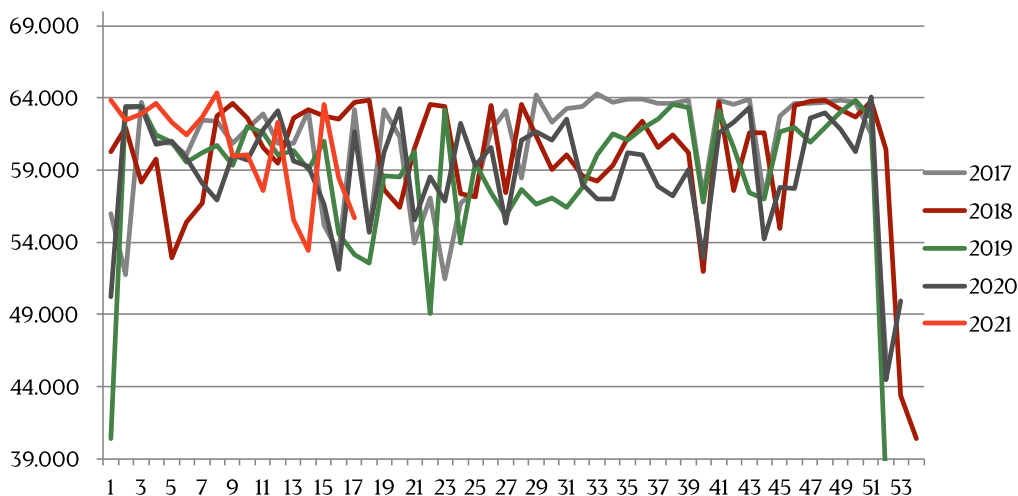

Weekly slaughtering's Danish Crown Essen

Week	2021	2020
1	63856	50.209
2	62474	63.378
3	62901	63.402
4	63648	60.747
5	62280	61.019
6	61.404	59.845
7	62.697	58.095
8	64.376	56.897
9	60.006	60.033
10	60.090	59.724
11	57.586	61.817
12	62.295	63.130
13	55.569	59.585
14	53.423	59.247
15	63.548	56.629
16	58.421	52.081
17	55.717	61.680
18		54.760
19		60.222
20		63.225
21		55.570
22		58.517
23		56.849
24		62.218
25		59.332
26		60.534

Week	2021	2020
27		55.300
28		61.076
29		61.663
30		61.043
31		62.529
32		58.016
33		56.966
34		57.021
35		60.226
36		60.086
37		57.850
38		57.241
39		59.037
40		52.913
41		61.570
42		62.290
43		63.361
44		54.244
45		57.791
46		57.701
47		62.613
48		62.997
49		61.829
50		60.254
51		64.077
52		44.436
53		49.926
Average (week)	60.605	58.921
Total (year)	1.030.291	3.122.801
Change (week)	2,86%	0,21%

Best regards,
Danish Crown