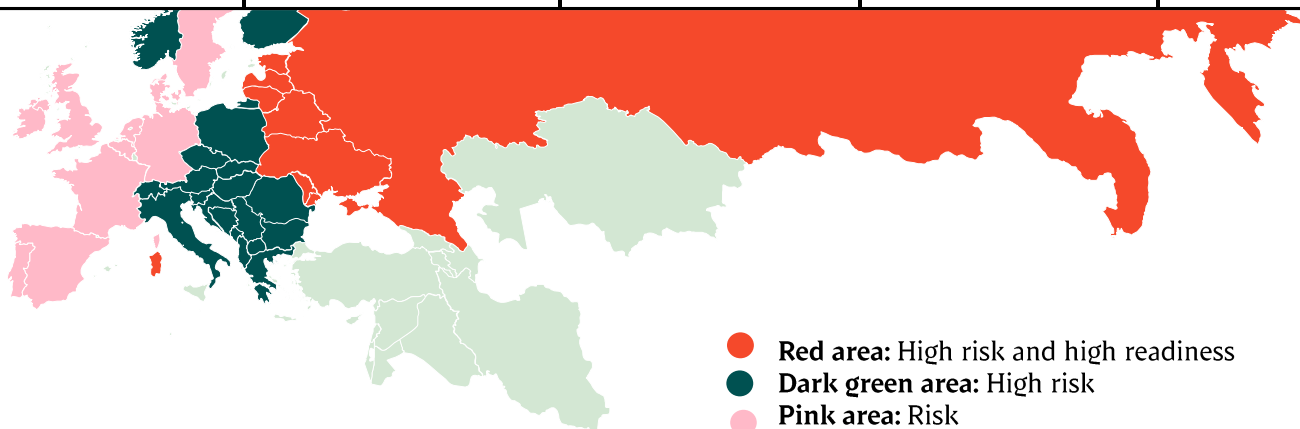

African swine fever

Period April 12th - April 18th		Year to date January 1st - April 18th		2020	
Piġs	Wild boars	Piġs	Wild boars	Piġs	W bo
			25		6
	9		89	3	30
	4		45	3	22
	83	1	1.178	103	3.9
			4		4
1		4		23	5
8	22	365	572	1.008	84
	70		1.674		3.9
	2		150	19	50
	61		715	17	
10	1	32	1	15	
				2	
					3
	29		596		33
				1	
19	281	402	5.049	1.194	10.

Best regards,
Danish Crown