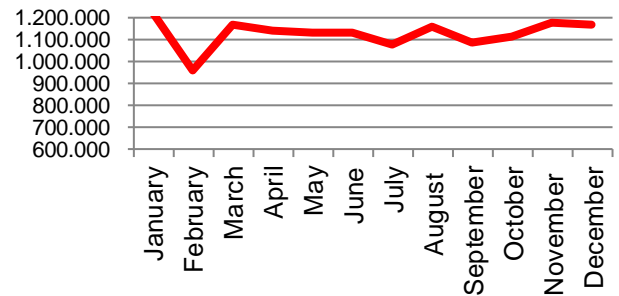

## Weekly slaughtering's Danish Crown Essen

Week	2017	2016	2015
1	55.941	61.008	43.195
2	51.750	55.082	53.638
3	63.697	52.807	45.020
4	60.900	53.237	39.931
5	60.849	51.815	40.117
6	60.034	50.912	45.104
7	62.439	48.411	42.472
8	62.356	54.099	40.946
9	60.854	54.564	34.166
10	61.852	55.520	34.377
11	62.925	57.931	47.055
12	60.855	53.690	48.978
13	60.885	51.129	49.673
14		60.589	49.904
15		58.608	41.702
16		58.646	47.150
17		53.508	47.488
18		46.260	50.416
19		62.129	53.759
20		46.814	45.179
21		56.222	52.159
22		49.798	43.422
23		48.579	47.593
24		52.277	45.265
25		55.088	52.956
26		53.747	49.840

## Export of live pigs (piglets and slaughter pigs)

2015	Piglets	Slaughter pigs	Total
January	962.172	32.252	994.424
February	976.858	36.996	1.013.854
March	996.913	34.920	1.031.833
April	1.090.112	29.954	1.120.066
May	947.452	22.402	969.854
June	954.462	31.475	985.937
July	1.019.331	24.209	1.043.540
August	955.796	26.483	982.279
September	1.055.464	28.311	1.083.775
October	905.318	24.772	930.090
November	959.721	18.991	978.712
December	1.151.450	28.007	1.179.457
Total	11.975.049	338.772	12.313.821

Total - 2015

2016	Piglets	Slaughter pigs	Total
January	1.201.705	21.393	1.223.098
February	927.147	27.901	955.048
March	1.147.661	19.722	1.167.383
April	1.116.337	26.924	1.143.261
May	1.111.458	20.435	1.131.893
June	1.089.042	40.518	1.129.560
July	1.054.711	22.733	1.077.444
August	1.134.108	19.599	1.153.707
September	1.064.266	18.846	1.083.112
October	1.090.550	17.964	1.108.514
November	1.154.396	17.414	1.171.810
December	1.142.581	22.942	1.165.523
Total	13.233.962	276.391	13.510.353

Total - 2016

2017	Piglets	Slaughter pigs	Total
January	1.170.156	19.295	1.189.451
February	1.008.499	17.557	1.026.056
March			
April			
May			
June			
July			
August			
September			
October			
November			
December			
Total	2.178.655	36.852	2.215.507