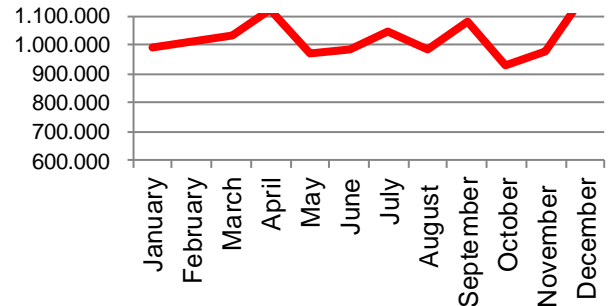

Export of live pigs (piglets and slaughter pigs)

2015	Piglets	Slaughter pigs	Total
January	962.172	32.252	994.424
February	976.858	36.996	1.013.854
March	996.913	34.920	1.031.833
April	1.090.112	29.954	1.120.066
May	947.452	22.402	969.854
June	954.462	31.475	985.937
July	1.019.331	24.209	1.043.540
August	955.796	26.483	982.279
September	1.055.464	28.311	1.083.775
October	905.318	24.772	930.090
November	959.721	18.991	978.712
December	1.151.450	28.007	1.179.457
Total	11.975.049	338.772	12.313.821

Total - 2015

2016	Piglets	Slaughter pigs	Total
January	1.201.705	21.393	1.223.098
February	927.147	27.901	955.048
March	1.147.661	19.722	1.167.383
April	1.116.337	26.924	1.143.261
May	1.111.458	20.435	1.131.893
June	1.089.042	40.518	1.129.560
July	1.054.711	22.733	1.077.444
August	1.134.108	19.599	1.153.707
September	1.064.266	18.846	1.083.112
October	1.090.550	17.964	1.108.514
November	1.154.396	17.414	1.171.810
December	1.142.581	22.942	1.165.523
Total	13.233.962	276.391	13.510.353