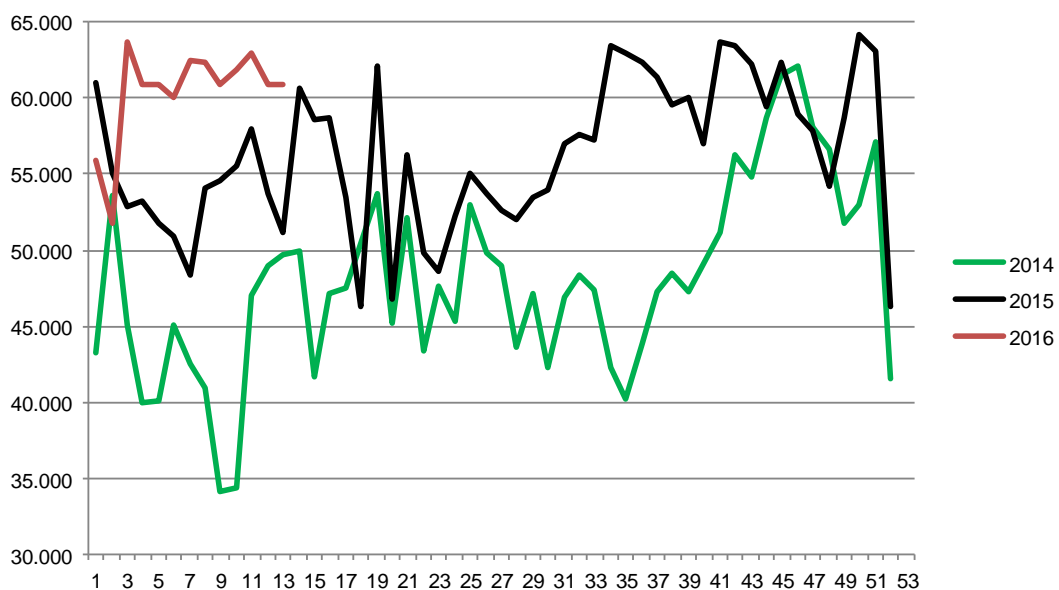

Weekly slaughtering's Danish Crown Essen

Week	2017	2016	2015
1	55.941	61.008	43.195
2	51.750	55.082	53.638
3	63.697	52.807	45.020
4	60.900	53.237	39.931
5	60.849	51.815	40.117
6	60.034	50.912	45.104
7	62.439	48.411	42.472
8	62.356	54.099	40.946
9	60.854	54.564	34.166
10	61.852	55.520	34.377
11	62.925	57.931	47.055
12	60.855	53.690	48.978
13	60.885	51.129	49.673
14		60.589	49.904
15		58.608	41.702
16		58.646	47.150
17		53.508	47.488
18		46.260	50.416
19		62.129	53.759
20		46.814	45.179
21		56.222	52.159
22		49.798	43.422
23		48.579	47.593
24		52.277	45.265
25		55.088	52.956
26		53.747	49.840

Week	2017	2016	2015
27		52.567	48.928
28		51.977	43.582
29		53.498	47.141
30		54.009	42.317
31		57.008	46.882
32		57.569	48.324
33		57.230	47.392
34		63.500	42.320
35		62.909	40.239
36		62.374	43.894
37		61.328	47.298
38		59.540	48.522
39		60.082	47.249
40		57.049	49.104
41		63.693	51.140
42		63.445	56.284
43		62.265	54.756
44		59.466	58.676
45		62.394	61.458
46		58.916	62.096
47		57.902	58.136
48		54.257	56.648
49		58.725	51.792
50		64.147	53.040
51		63.091	57.128
52		46.280	41.578
53			50.466
Average (week)	60.411	56.302	48.073
Total (year)	785.337	2.927.691	2.497.429
Change (week)	7,30%	17,12%	-2,52%

Best regards
Danish Crown