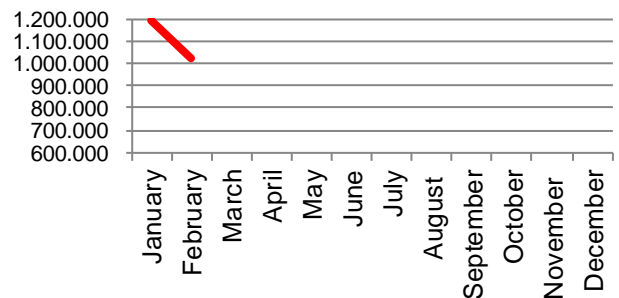

Total - 2017

Best regards
Danish Crown