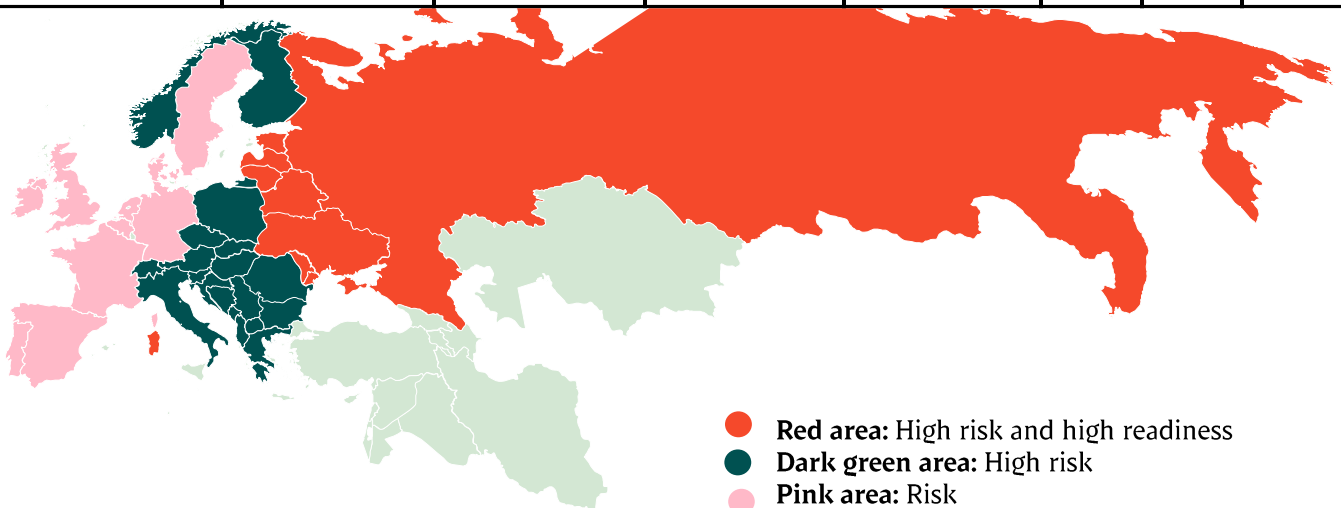

Week		
27	57.656	
28	54.305	
29	54.413	39997
30	53.827	42.192
31	55.107	39.192
32	51.698	40.034
33	56.257	39.660
34	56.773	39.096
35	57.174	38.859
36	57.174	35.620
37	55.645	37.145
38	55.782	37.378
39		38.164
40	49.061	32.749
41	57.674	41.020
42	60.918	37.240
43	60.261	39.895
44	50.052	33.918
45	60.734	41.021
46	62.336	38.912
47	61.883	39.347
48	61.592	38.856
49	61.556	38.879
50	60.375	40.133
51		40248
52		26.124
53		
<b>Average (week)</b>		
<b>Total (year)</b>		
<b>Change (week)</b>		

## African swine fever

The EU Commission's reporting system for African swine fever for EU countries and Ukraine has been updated until 24<sup>th</sup> of July.

Country	Period Dec. 5th - Dec. 11th 2024		Year to date Jan.1st - Dec. 11th 2024		2023		2022	
	Pigs	Wild boars	Pigs	Wild boars	Pigs	Wild boars	Pigs	Wild boars
Estonia		2		26	2	53		
Latvia		7	7	857	8	730	6	9
Lithuania		7	8	521	3	439	16	3
Poland		13	44	2.002	30	2.744	14	2
Italy (Sardinia)		2	31	1.174	17	1.047	4	2
Ukraine			67	13	37	9	7	
Czech Republic				27		56		
Romania	6	7	205	157	740	292	329	4
Hungary		30		406		407		5
Bulgaria		121	1	583	3	322	2	3
Slovakia		7	1	146		546	5	5
Serbia	4		297	92	991	213	107	1
Moldova	2		13	6	19			
Montenegro				1		6	14	
Bosnia-Hercegovina		1	33	38	1.508	22		
Croatia			6	39	1.124	11		
Nordmakedonien			3	42	15	41	30	