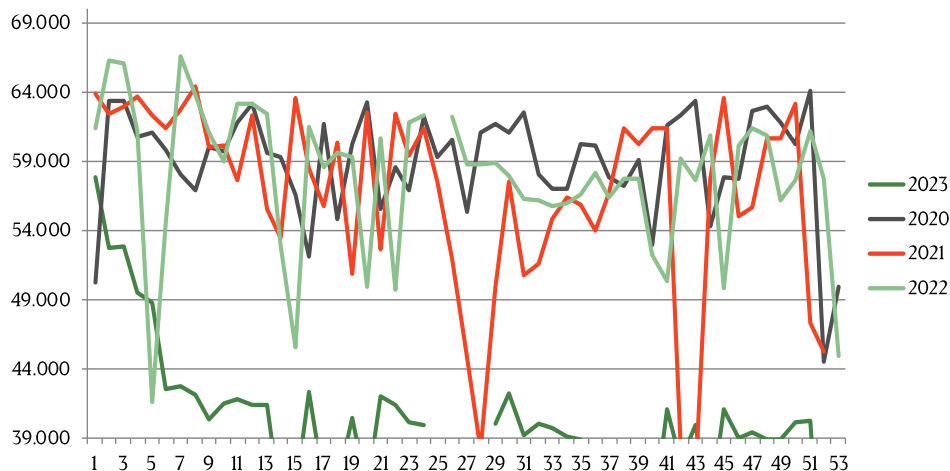

Weekly slaughtering's Danish Crown Essen

Week	2024	2023
1	33.508	57.867
2	39.696	52709
3	39.963	52844
4	40.949	49.518
5	40.523	48762
6	51.122	42.464
7	51.181	42.706
8	51.721	42106
9	51.663	40341
10	50.959	41433
11	52.025	41.726
12	52.015	41.316
13	44.149	41381
14	43.431	34205
15	53.283	35043
16	54.081	42248
17	56.088	35631
18	47.023	35.664
19	47.125	40.401
20	58.496	35.179
21	44.650	41.975
22	56.827	41.390
23	56.158	40.132
24	56.648	39.901
25	54.839	
26	54.503	

Week		
27	57.656	
28	54.305	
29	54.413	39997
30	53.827	42.192
31	55.107	39.192
32	51.698	40.034
33	56.257	39.660
34	56.773	39.096
35	57.174	38.859
36	57.174	35.620
37	55.645	37.145
38	55.782	37.378
39		38.164
40	49.061	32.749
41	57.674	41.020
42	60.918	37.240
43	60.261	39.895
44	50.052	33.918
45	60.734	41.021
46	62.336	38.912
47	61.883	39.347
48	61.592	38.856
49	61.556	38.879
50	60.375	40.133
51		40248
52		26.124
53		
Average (week)		
Total (year)		
Change (week)		

Best regards,
Danish Crown