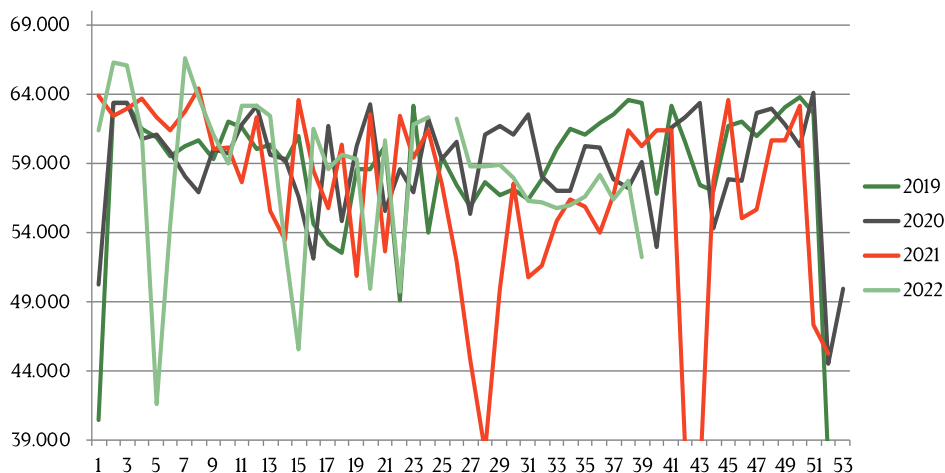

Weekly slaughtering's Danish Crown Essen

Week	2022	2021
1	61.376	63856
2	66.279	62474
3	66.098	62901
4	61.128	63648
5	41543	62280
6	54.500	61.404
7	66.544	62.697
8	63.797	64.376
9	61.020	60.006
10	59.030	60.090
11	63.200	57.586
12	63.180	62.295
13	62.414	55.569
14	52.963	53.423
15	45.486	63.548
16	61.518	58.421
17	58.538	55.717
18	59.614	60.384
19	59.301	50.877
20	49.923	62.542
21	60.634	52.670
22	49.660	62.469
23	61.778	59.450
24	62.361	61.404
25		57.500
26	62.168	51.933

Week	2021
27	58.795
28	58.856
29	57.990
30	56.234
31	56.165
32	55.716
33	55.985
34	56.548
35	58.154
36	56.373
37	57.704
38	52.245
39	60.221
40	61.393
41	61.412
42	38.584
43	36.007
44	57.760
45	63.622
46	55.005
47	55.643
48	60.675
49	60.604
50	63.160
51	47.352
52	45.190
53	
Average (week)	56.689
Total (year)	2.947.838
Change (week)	-3,79%

Best regards,
Danish Crown