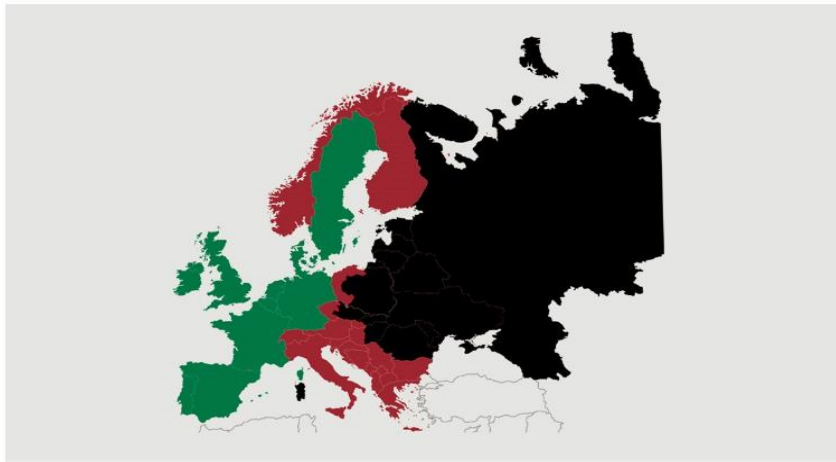

Best regards
Danish Crown

Weekly slaughtering's Danish Crown Essen

Week	2019	2018
1	40.367	56.737
2	63.329	62.716
3	63.408	63.596
4	61.468	62.579
5	60.896	60.584
6	59.523	59.507
7	60.227	62.597
8	60.695	63.178
9	59.326	62.731
10	62.005	62.555
11	61.619	63.673
12	60.030	63.832
13	60.311	57.666
14	59.040	56.402
15	61.006	60.480
16	54.587	63.566
17	53.110	63.393
18	52.555	57.370
19	58.603	57.111
20	58.518	63.484
21	60.282	57.400
22	49.073	63.529
23	63.195	61.383
24	53.936	59.021
25	59.462	60.077
26	57.454	58.620

Best regards
Danish Crown

African swine fever

The EU Commission's reporting system for African swine fever for EU countries and Ukraine has been updated until 10th of November.

Country	Period November 10 th - November 17 th		Year to date January 1 st - November 17 th		2018	
	Pigs	Wild boars	Pigs	Wild boars	Pigs	Wild boars
Estonia		1		75		230
Latvia		9	1	313	10	685
Lithuania		6	19	427	51	1.443
Poland		23	48	1.965	109	2.438
Italy		3	1	29	10	64
Ukraine	1	1	40	11	105	41
Czech Republic						28
Romania	25	18	1.609	578	1.163	170
Hungary		47		1.337		138
Bulgaria		5	41	94	1	5
Slovakia		1	11	17		
Serbia			18			
Belgium		1		481		161
Total	26	115	1.788	5.327	1.449	5.403

Black area: High risk and high readiness
 Red area: High risk
 Green area: Risk

Best regards
 Danish Crown

African swine fever outbreaks in China

Cities/Regions		
Shenyang	Harbin	Great Khinogan Mountains
Zhengzhou	Yunnan	Yulin
Lianyungang	Jinshan	Guigang
Wenzhou	Jiangxi	Chongqing
Xuancheng	Shaanxi	Bome
Wuxi	Heilongjiang	Bayi
Chuzhou	Tongzhou	Gongbo'gyamda
Jiamusi	Linfen	Urumqi
Tongling	Daitongzhuangcun	Hubei
Xilin Gol	Qianshanzhen	Shizhu
Wuhu City	Huxian	Chengmai
Jilin	Dongjiang Avenue	
Songyuan	Yongning	
Gongzhuling	Siyang	
Horqin	Jiangsu	
Hohhot	Suihua	
Yingkou	Guizhou	
Zhaotong	Sanming	
Luotian	Zhuhai	
Baojing	Jinan	
Qingyang	Jinzhou	
Wuxue	Panjin	
Sichuan	Xushui	