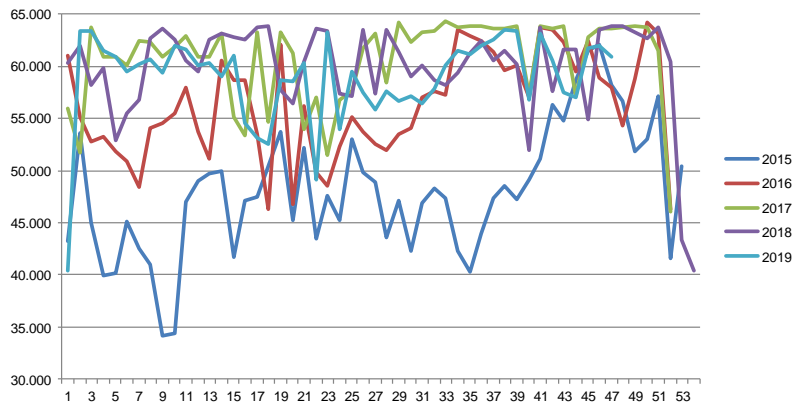

Weekly slaughtering's Danish Crown Essen

Week	2019	2018
1	40.367	56.737
2	63.329	62.716
3	63.408	63.596
4	61.468	62.579
5	60.896	60.584
6	59.523	59.507
7	60.227	62.597
8	60.695	63.178
9	59.326	62.731
10	62.005	62.555
11	61.619	63.673
12	60.030	63.832
13	60.311	57.666
14	59.040	56.402
15	61.006	60.480
16	54.587	63.566
17	53.110	63.393
18	52.555	57.370
19	58.603	57.111
20	58.518	63.484
21	60.282	57.400
22	49.073	63.529
23	63.195	61.383
24	53.936	59.021
25	59.462	60.077
26	57.454	58.620

Week	2019	2018
27	55.853	60.288
28	57.615	61.979
29	56.638	58.152
30	57.069	59.792
31	56.393	52.909
32	57.813	55.428
33	60.073	58.217
34	61.488	59.343
35	61.071	61.192
36	61.898	62.419
37	62.502	60.560
38	63.527	61.439
39	63.325	60.210
40	56.780	51.964
41	63.150	63.697
42	60.543	57.580
43	57.436	61.566
44	56.962	54.946
45	61.664	63.462
46	61.984	63.786
47	60.934	63.817
48		63.222
49		62.646
50		63.754
51		60.394
52		43.394
53		
Average (week)	58.909	60.191
Total (year)	2.768.743	3.129.943
Change (week)	-2,13%	-0,76%

Best regards
Danish Crown