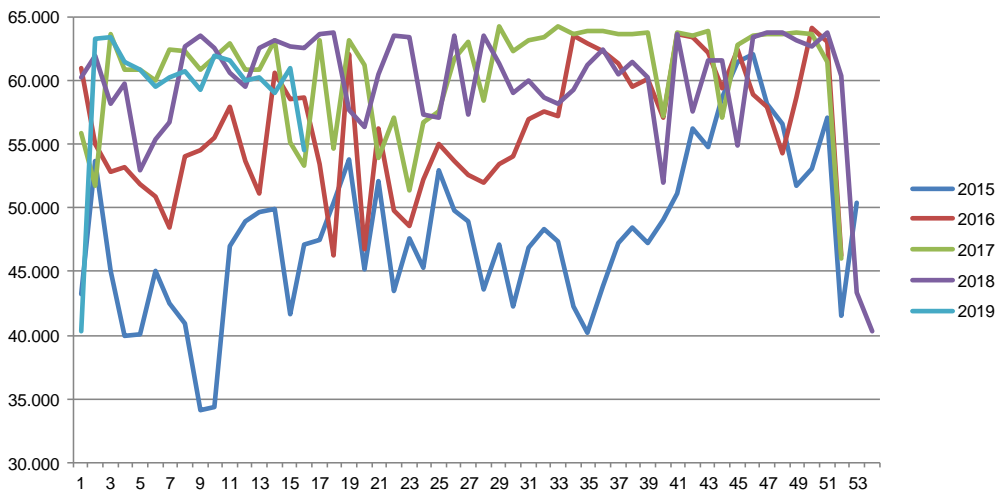

Weekly slaughtering's Danish Crown Essen

Week	2019	2018
1	40.367	56.737
2	63.329	62.716
3	63.408	63.596
4	61.468	62.579
5	60.896	60.584
6	59.523	59.507
7	60.227	62.597
8	60.695	63.178
9	59.326	62.731
10	62.005	62.555
11	61.619	63.673
12	60.030	63.832
13	60.311	57.666
14	59.040	56.402
15	61.006	60.480
16	54.587	63.566
17		63.393
18		57.370
19		57.111
20		63.484
21		57.400
22		63.529
23		61.383
24		59.021
25		60.077
26		58.620

Week	2019	2018
27		60.288
28		61.979
29		58.152
30		59.792
31		52.909
32		55.428
33		58.217
34		59.343
35		61.192
36		62.419
37		60.560
38		61.439
39		60.210
40		51.964
41		63.697
42		57.580
43		61.566
44		54.946
45		63.462
46		63.786
47		63.817
48		63.222
49		62.646
50		63.754
51		60.394
52		43.394
53		
Average (week)	59.240	60.191
Total (year)	947.837	3.129.943
Change (week)	-1,58%	-0,76%

Best regards
Danish Crown