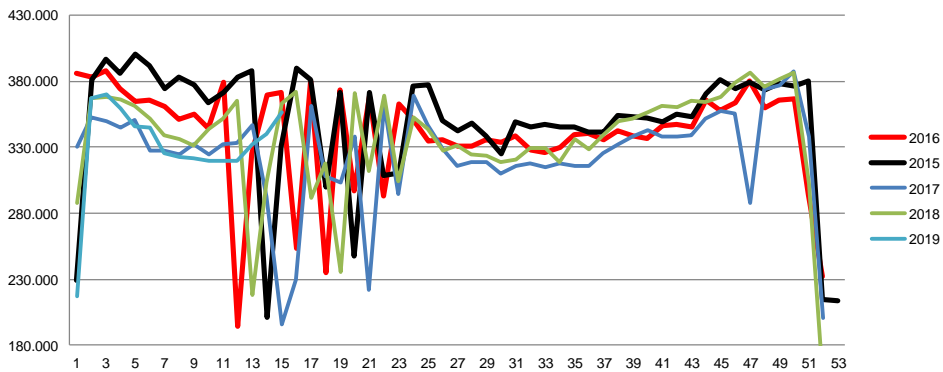

Total killings Denmark (98 % of all slaughtering's)

Week	2019	2018
1	217.081	287.789
2	367.355	367.703
3	369.764	368.047
4	359.584	366.312
5	346.402	361.495
6	344.954	352.145
7	325.222	339.607
8	322.618	336.613
9	321.585	331.154
10	319.738	343.691
11	319.738	351.578
12	320.260	365.200
13	332.764	218.444
14	340.529	303.033
15	356.482	363.829
16		371.945
17		291.607
18		317.876
19		235.481
20		371.516
21		311.691
22		369.643
23		304.448
24		352.632
25		343.770
26		327.658

Week	2019	2018
27		331.814
28		325.072
29		324.018
30		318.614
31		321.250
32		329.917
33		329.555
34		318.566
35		336.158
36		328.251
37		338.962
38		349.571
39		352.234
40		356.258
41		361.609
42		360.885
43		364.912
44		364.067
45		368.260
46		378.509
47		386.643
48		376.153
49		381.869
50		386.215
51		302.451
52		151.352
53		
Average (week)	329.114	336.501
Total (year)	4.607.594	17.498.072

Best regards
Danish Crown