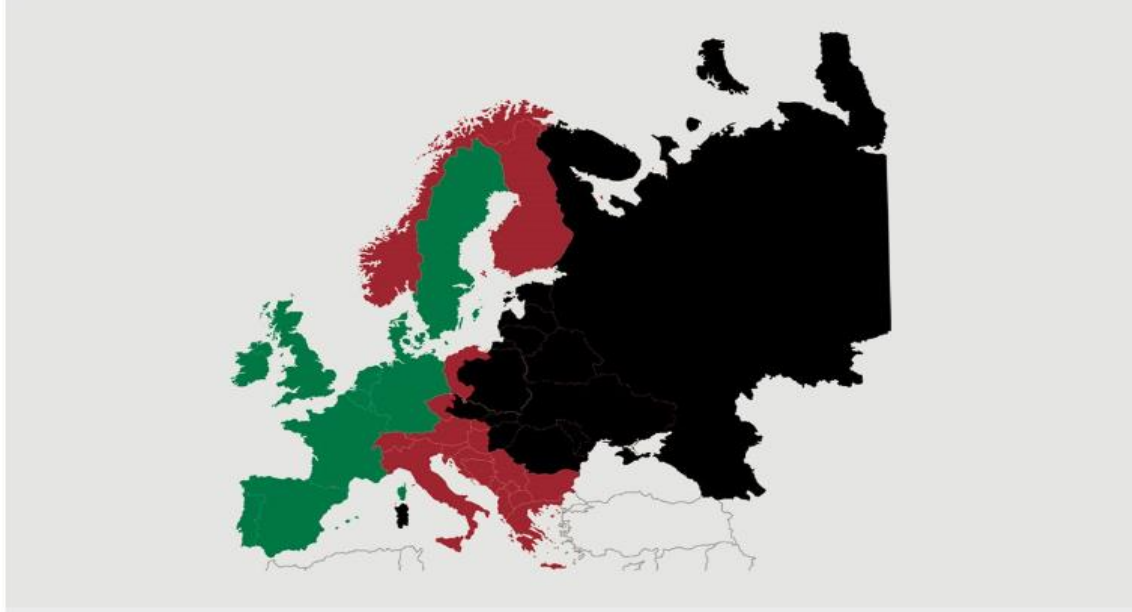

Best regards
Danish Crown

Top 10 importers of Danish pork meat

The top 10 is ranked based on the value of the Danish Export of pork meat in January 2019. All pork meat (incl. live pigs) is included in the figures below

| Country | January 2019 | | January 2018 | |
|---------------------|----------------------|----------------|----------------------|----------------|
| | Value in billion DKK | Tonnage | Value in billion DKK | Tonnage |
| Germany | 575 | 50.169 | 589 | 51.197 |
| Japan | 333 | 11.118 | 247 | 8.711 |
| Polan | 332 | 26.154 | 343 | 26.856 |
| UK | 259 | 17.060 | 249 | 16.132 |
| China/ Hong Kong | 178 | 16.507 | 216 | 20.152 |
| Italy | 152 | 11.582 | 137 | 11.249 |
| Australia | 101 | 5.003 | 103 | 4.896 |
| USA | 73 | 3.020 | 91 | 3.549 |
| Sweden | 46 | 2.237 | 58 | 2.865 |
| South Korea | 42 | 2.575 | 39 | 2.489 |
| Top 10 total | 2.093 | 145.426 | 2.072 | 147.796 |
| Other countries | 359 | 20.128 | 355 | 20.801 |
| Total | 2.452 | 165.554 | 2.427 | 168.597 |

Best regards
Danish Crown

African swine fever

The EU Commission's reporting system for African swine fever for EU countries and Ukraine has been updated until 21th of April

| Country | Period April 7 th – April 21 th | | Year to date January 1 st – April 21 th | | 2018 | |
|----------------|--|------------|--|--------------|--------------|--------------|
| | Pigs | Wild boars | Pigs | Wild boars | Svin | Vildsvin |
| Estonia | | | | 45 | | 230 |
| Latvia | | 3 | | 125 | 10 | 685 |
| Lithuania | | 8 | | 182 | 51 | 1.443 |
| Poland | | 135 | 1 | 925 | 109 | 2.438 |
| Italy | | 1 | 1 | 17 | 10 | 64 |
| Ukraine | 3 | 1 | 10 | 6 | 105 | 41 |
| Czech Republic | | | | | | 28 |
| Romania | 7 | 20 | 81 | 201 | 1.163 | 170 |
| Hungary | | 108 | | 586 | | 138 |
| Bulgaria | | 1 | | 11 | 1 | 5 |
| Belgium | | 17 | | 392 | | 161 |
| Total | 10 | 294 | 93 | 2.490 | 1.449 | 5.403 |