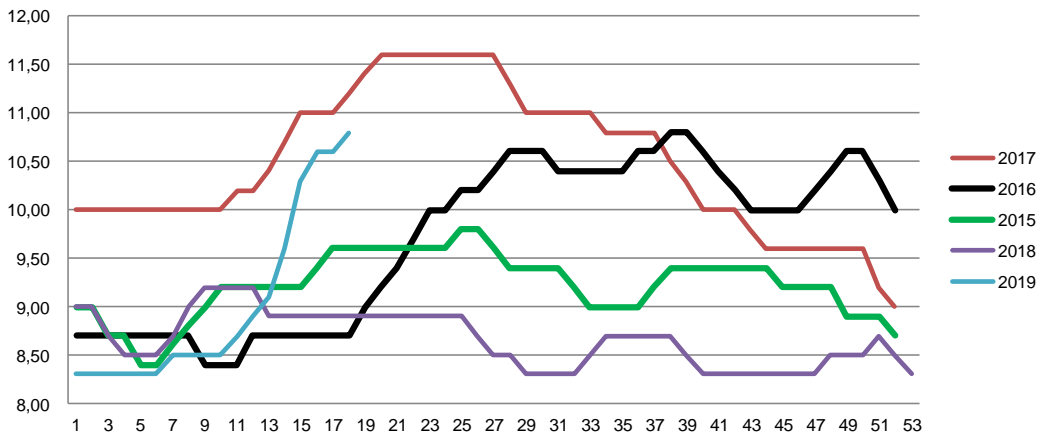

Weekly pig price – Danish Crown

Week	2019	2018
1	8,30	9,00
2	8,30	9,00
3	8,30	8,70
4	8,30	8,50
5	8,30	8,50
6	8,30	8,50
7	8,50	8,70
8	8,50	9,00
9	8,50	9,20
10	8,50	9,20
11	8,70	9,20
12	8,90	9,20
13	9,10	8,90
14	9,60	8,90
15	10,30	8,90
16	10,60	8,90
17	10,60	8,90
18	10,80	8,90
19		8,90
20		8,90
21		8,90
22		8,90
23		8,90
24		8,90
25		8,90
26		8,70

Week	2019	2018
27		8,50
28		8,50
29		8,30
30		8,30
31		8,30
32		8,30
33		8,50
34		8,70
35		8,70
36		8,70
37		8,70
38		8,70
39		8,50
40		8,30
41		8,30
42		8,30
43		8,30
44		8,30
45		8,30
46		8,30
47		8,50
48		8,50
49		8,50
50		8,70
51		8,50
52		8,30
Average (week)	9,02	8,67

Best regards
Danish Crown